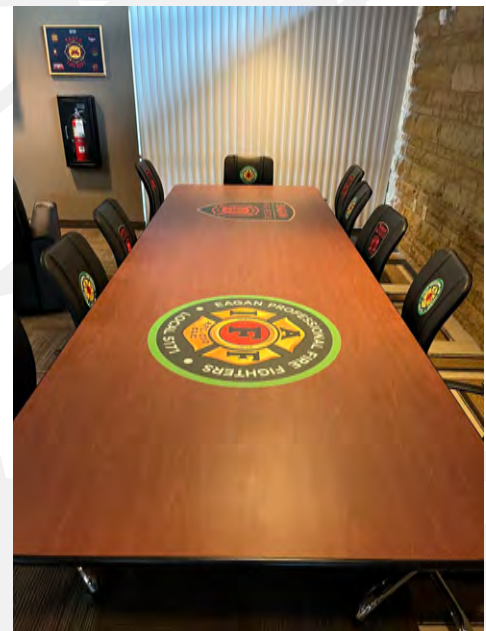

GEARGRID

ATHLETIC

CONFERENCE AND OFFICE TABLES

- LOGO/ARTWORK PRINTED INTO LAMINATE TOP
- 3/8" HEAVY DUTY PLATE STEEL BASE
- SCHOOL NAME LASER CUT INTO STEEL BASE
- 5 STANDARD TABLE TOP LAMINATE COLOR OPTIONS
- 15 STANDARD STEEL BASE COLOR OPTIONS
- 2 LOGOS FOR TABLES 10' AND OVER

AVAILABLE SIZES:

4' x 3'

6' x 3'

8' x 4'

10' x 4'

12' x 4'

16' x 4'

Standard Laminate Top Color Options